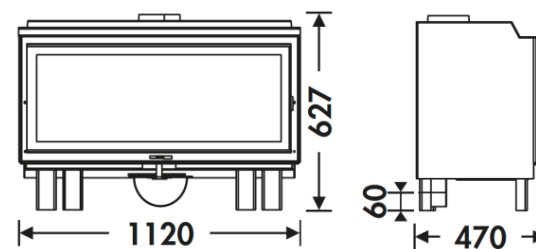

## MEASURES

DIMENSIONS H x W x D	627x1120x470 mm
GROSS/NET WEIGHT	120/105 kg
FIREWOOD ENTRANCE	885x300 mm
SMOKE FLUE	150-153 mm Top

### ECODESIGN 2022

EXTERNAL AIR INTAKE

VERMICULITE LINING

PRINTED GLASS

WOOD LOGS 80 CM

HEATING VOLUME

CLEAN GLASS SYSTEM

TRIPLE COMBUSTION